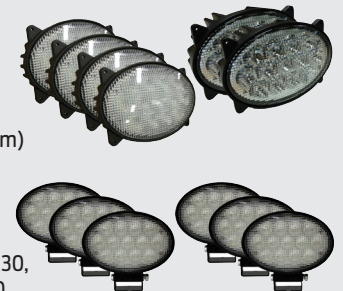

COMPLETE LED LIGHT KIT FOR CASE/IH COMBINES

All lights are Plug & Play

Kit Includes:

- 2 - TL8520 (Center Headlight, Hi/Lo Beam)
- 4 - TL8420 (Outer Headlights)
- 6 - TL5655 (Stubble Lights, Grain Tank, Unloading Auger & Field Lights)

Applications: 5088, 6088, 7088, 7120, 7130, 7230, 8010, 8120, 8230, 9120, 9130, 9230