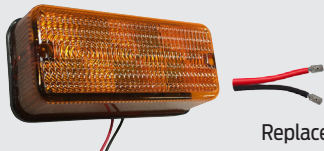

LED LIGHT KIT Upper Cab Lights

Replaces OEM Part Numbers: 84520928, 84564892

Part Number	Lumens	Watts	Amps	Light Pattern	Dimensions (Inches)
LIG92185C1	N/A	9	.75	Flood	3" x 6.75" x 2"

AMBER WARNING LIGHT Front & Rear Upper Cab

Replaces OEM Part Numbers: 92185C1, 87703630

Part Number	Lumens	Watts	Amps	Light Pattern	Dimensions (Inches)
LIGTLNH8000	30,000	210	17.5	Spot	4.25" x 4.5" x 3"