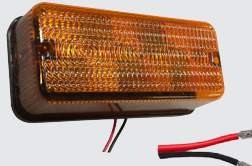

**NEW
PRODUCTS!**

CASE/IH (Cont'd)

AMBER WARNING LIGHT Front & Rear Upper Cab

Replaces OEM Part Numbers: 92185C1, 87703630

Part Number	Lumens	Watts	Amps	Light Pattern	Dimensions (Inches)
LIG92185C1	N/A	9	.75	Flood	6" x 3.5" x 3"