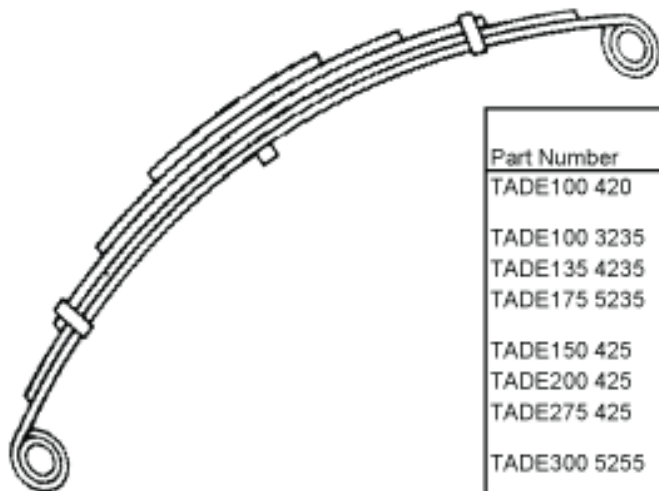

Trailer Fenders

Part Number	Description
TAFND8	7" x 21" METAL TRAILER FENDER For 8" Tires
TAFND12	7.5" x 23.5" METAL TRAILER FENDER For 12" Tires
TAFND12P	Plastic Fender to Fit 4.80/5.30-12
TAFND13	8" x 28" METAL TRAILER FENDER For 13" Tires
TAFND15	9" x 31" METAL TRAILER FENDER For 14" & 15" Tires
TAFND15T	11" x 68" METAL TANDEM TEAR DROP TRAILER FENDER For 15" Tires
TAFND16T	11" x 72" METAL TANDEM TEAR DROP TRAILER FENDER For 16" Tires

Double-Eye Springs

Part Number	Number Of Leaves	Load Rating	Length
TADE100 420	4 Leaf	2,000lb / Pair	20" Eye Centers
TADE100 3235	3 Leaf	2,000lb / Pair	23.5" Eye Centers
TADE135 4235	4 Leaf	2,700lb / Pair	23.5" Eye Centers
TADE175 5235	5 Leaf	3,500lb / Pair	23.5" Eye Centers
TADE150 425	4 Leaf	3,000lb / Pair	25" Eye Centers
TADE200 425	4 Leaf	4,000lb / Pair	25" Eye Centers
TADE275 425	4 Leaf	5,500lb / Pair	25" Eye Centers
TADE300 5255	5 Leaf	6,000lb / Pair	25.5" Eye Centers
TADE675 326	3 Leaf	1,350lb / Pair	26" Eye Centers
TADE90 426	4 Leaf	1,800lb / Pair	26" Eye Centers
TADE100 526	5 Leaf	2,000lb / Pair	26" Eye Centers
TADE100 426	4 Leaf	2,000lb / Pair	26" Eye Centers
TADE125 330	3 Leaf	2,500lb / Pair	30" Eye Centers

Slipper Springs

Part Number	Number Of Leaves	Load Rating	Length
TASS45 225	2 Leaf	900lb / Pair	25" Eye To Center
TASS90 425	4 Leaf	1,800lb / Pair	25" Eye To Center
TASS100 326	3 Leaf	2,000lb / Pair	26" Eye To Center
TASS350 42625	4 Leaf	7,000lb / Pair	26.25" Eye To Center
TASS147 3265	3 Leaf	2,950lb / Pair	26.5" Eye To Center
TASS200 42625	4 Leaf	4,000lb / Pair	26.25" Eye To Center