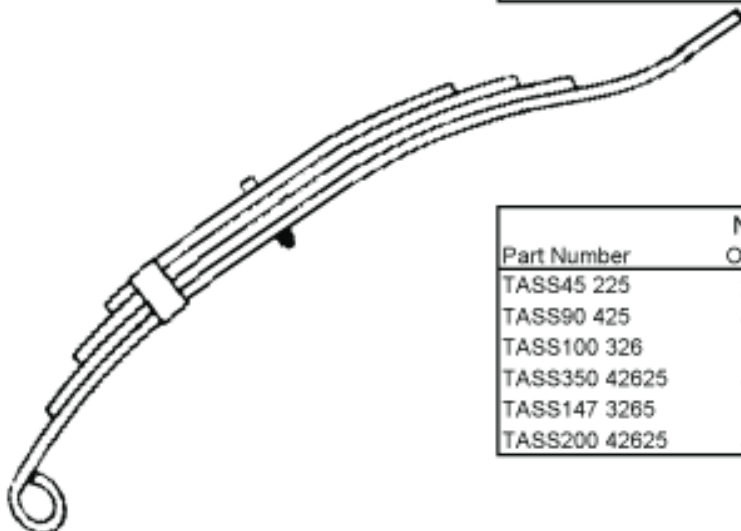

Double-Eye Springs

Part Number	Number Of Leaves	Load Rating	Length
TADE100 420	4 Leaf	2,000lb / Pair	20" Eye Centers
TADE100 3235	3 Leaf	2,000lb / Pair	23.5" Eye Centers
TADE135 4235	4 Leaf	2,700lb / Pair	23.5" Eye Centers
TADE175 5235	5 Leaf	3,500lb / Pair	23.5" Eye Centers
TADE150 425	4 Leaf	3,000lb / Pair	25" Eye Centers
TADE200 425	4 Leaf	4,000lb / Pair	25" Eye Centers
TADE275 425	4 Leaf	5,500lb / Pair	25" Eye Centers
TADE300 5255	5 Leaf	6,000lb / Pair	25.5" Eye Centers
TADE675 326	3 Leaf	1,350lb / Pair	26" Eye Centers
TADE90 426	4 Leaf	1,800lb / Pair	26" Eye Centers
TADE100 526	5 Leaf	2,000lb / Pair	26" Eye Centers
TADE100 426	4 Leaf	2,000lb / Pair	26" Eye Centers
TADE125 330	3 Leaf	2,500lb / Pair	30" Eye Centers