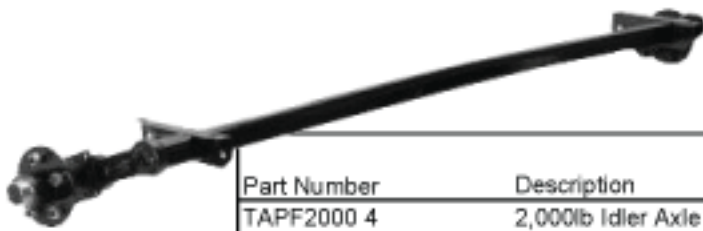

Trailer Tubes

Part Number	Description
TTT408 I	4.80/4.00-8 TUBE TR-13 Valve
TTT508 I	5.70-8, (16X7.50-8) TUBE TR-13 Valve
TTT658 I	16x6.50-8, 16x7.50-8, 18x6.50-8 TUBE TR-13 Valve
TTT858 I	18x8.50-8, 18x9.50-8, 20x8-8 TUBE TR-13 Valve
TTT1010 I	20x10-10, 20x8-10, 18x8.50-10 TUBE TR-13 Valve
TTT412 I	4.80/4.00-12 TUBE TR-13 Valve
TTT452 I	5.30/4.80/4.50-12 TUBE TR-13 Valve
TTTFR12 13 I	FR-12 (RADIAL) TUBE C/W TR13 Valve
TTT17513R 13 I	175/75R-13 (B78) RADIAL TUBE TR-13 Valve (FR-13/14)
TTT20514R 13 I	205/215/75R-14 RADIAL TUBE TR-13 Valve (KR14-15)
TTT7145 300 I	7/8 / 9-14.5 TUBE With TR300 Valve
TTT23515R 150 I	215/225/235/75R15 RADIAL TUBE TR-150 Valve
TTT23516R 150 I	225/235/85R-16 RADIAL TUBE TR-150 Valve (700/750R-16)

Axles Beams

Part Number	Description
TAAX20 62 4	2,000lb AXLE BEAM 4-Bolt Hubs 62"Hub Face/48"Spring Centers/OVERSLUNG
TAAX20 62 5	2,000lb AXLE BEAM 5-Bolt Hubs 62"Hub Face/48"Spring Centers/OVERSLUNG
TAAX20 72 4	2,000lb AXLE BEAM 4-Bolt Hubs 72"Hub Face/58"Spring Centers/OVERSLUNG
TAAX35 72 5	3,500lb AXLE BEAM 5-Bolt Hubs 72"Hub Face/58"Spring Centers/OVERSLUNG

Available In Custom Sizes At No Additional Charge

www.specialtytire.ca

Posi-Flex Axles

Part Number	Description
TAPF2000 4	2,000lb Idler Axle With 4 on 4" Bolt Circle Hubs
TAPF2000 5	2,000lb Idler Axle With 5 on 4-1/2" Bolt Circle Hubs
TAPF3500 5	3,500lb Idler Axle With 5 on 4-1/2" Bolt Circle Hubs
TAPF3500 5BR	3,500lb Idler Axle With Electric Brakes & 5 on 4-1/2" Bolt Circle Hub Drums
TAPF6000 6BR	6,000lb Idler Axle With Electric Brakes & 6 on 5-1/2" Bolt Circle Hub Drums
TAPF7000 8BR	7,000lb Idler Axle With Electric Brakes & 8 on 6-1/2" Bolt Circle Hub Drums